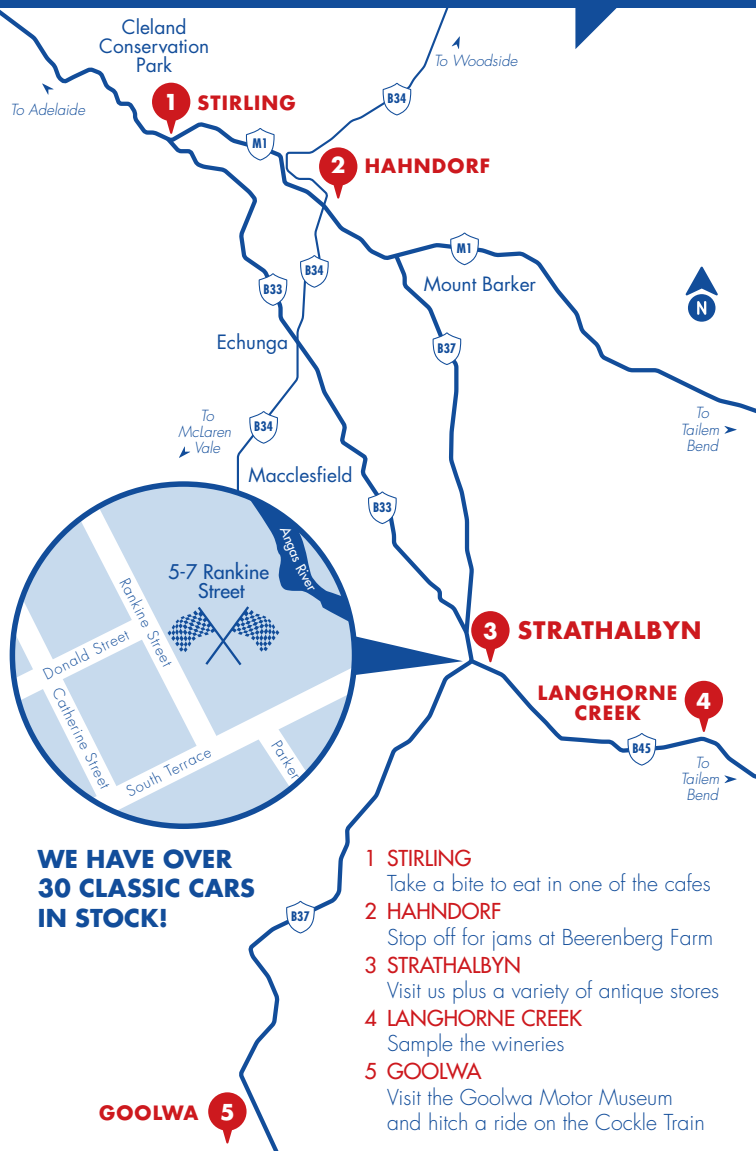

Take a drive with **COLLECTABLE CLASSICS**

collectableclassics.com.au

Ben Finnis **0411 744 190**
ben@collectableclassiccars.com.au
5-7 Rankine Street
Strathalbyn SA 5255